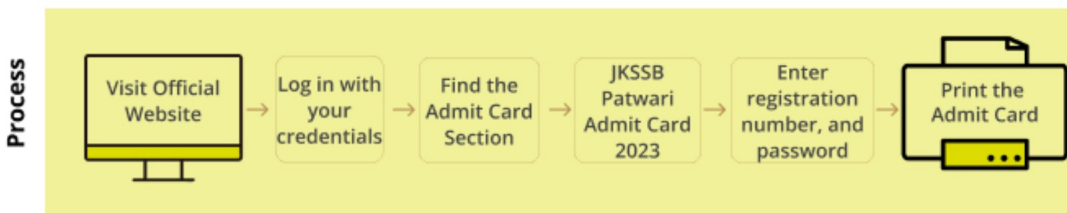

“Teacher is not a king but he knows how to make a king”

JKSSB Patwari Admit Card 2024 - Download Your Hall Ticket.

Are you waiting for the JKSSB Patwari application 2024 to start? If so, you must also be eager to learn about the JKSSB Patwari Admit Card 2024. Congratulations on taking a step closer to your dream government job through the Patwari 2024. As you await the exam, staying updated with the latest information is essential. In this blog post, we will provide you with crucial details about the JKSSB Patwari Admit Card 2024. Without any delay, let's dive into the specifics to ensure you're well-prepared for this significant opportunity.

JKSSB Patwari Admit Card 2024

The Admit Card is a crucial document that acts as your access pass to the examination venue. It contains essential details like your roll number, exam date, time, and the assigned examination center. You must download and carry a printed copy of your admit card when you go to the exam center. Furthermore, it's also important to note that the admit cards for different stages of the examination will be released separately by JKSSB on its official website.

Notably, the Jammu and Kashmir Services Selection Board will be releasing the JKSSB Patwari Admit Card 2024 10 days before the exam date on the official website of JKSSB.

How to Download JKSSB Patwari Admit Card 2024

To obtain your call letter for the year 2024, simply follow these straightforward steps:

Steps to download Admit Card

*To be announced

Check all the steps to download the admit card

[Source: Jobs Adda]

The steps shown in the above flowchart are further explained through the following pointers: